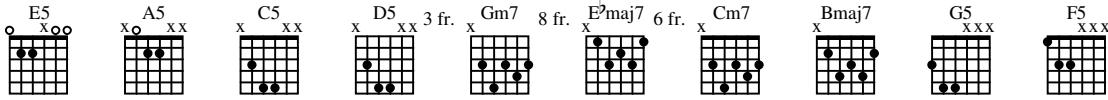

# FLASH POINT

As recorded by Roo

(From the 2008 Album GUITAR WITHOUT A CAUSE)

Transcribed by Roo

Words  
Music by  
Arranged by

♩ = 115

Musical notation for the first system, featuring a treble clef and a common time signature (C). The melody consists of eighth and quarter notes with various accidentals.

Gtr I

Tablature for the first guitar part (Gtr I), showing strings T, A, and B. Fingerings and slurs are indicated.

Musical notation for the second system, featuring a treble clef and a common time signature (C). The melody continues with various chordal textures.

Gtr II

Tablature for the second guitar part (Gtr II), showing strings T, A, and B. Fingerings and slurs are indicated.

Musical notation for the third system, featuring a treble clef and a common time signature (C). The melody includes sixteenth-note runs and slurs.

Tablature for the third guitar part, showing strings T, A, and B. Fingerings and slurs are indicated.

Musical notation for the fourth system, featuring a treble clef and a common time signature (C). The melody continues with various chordal textures.